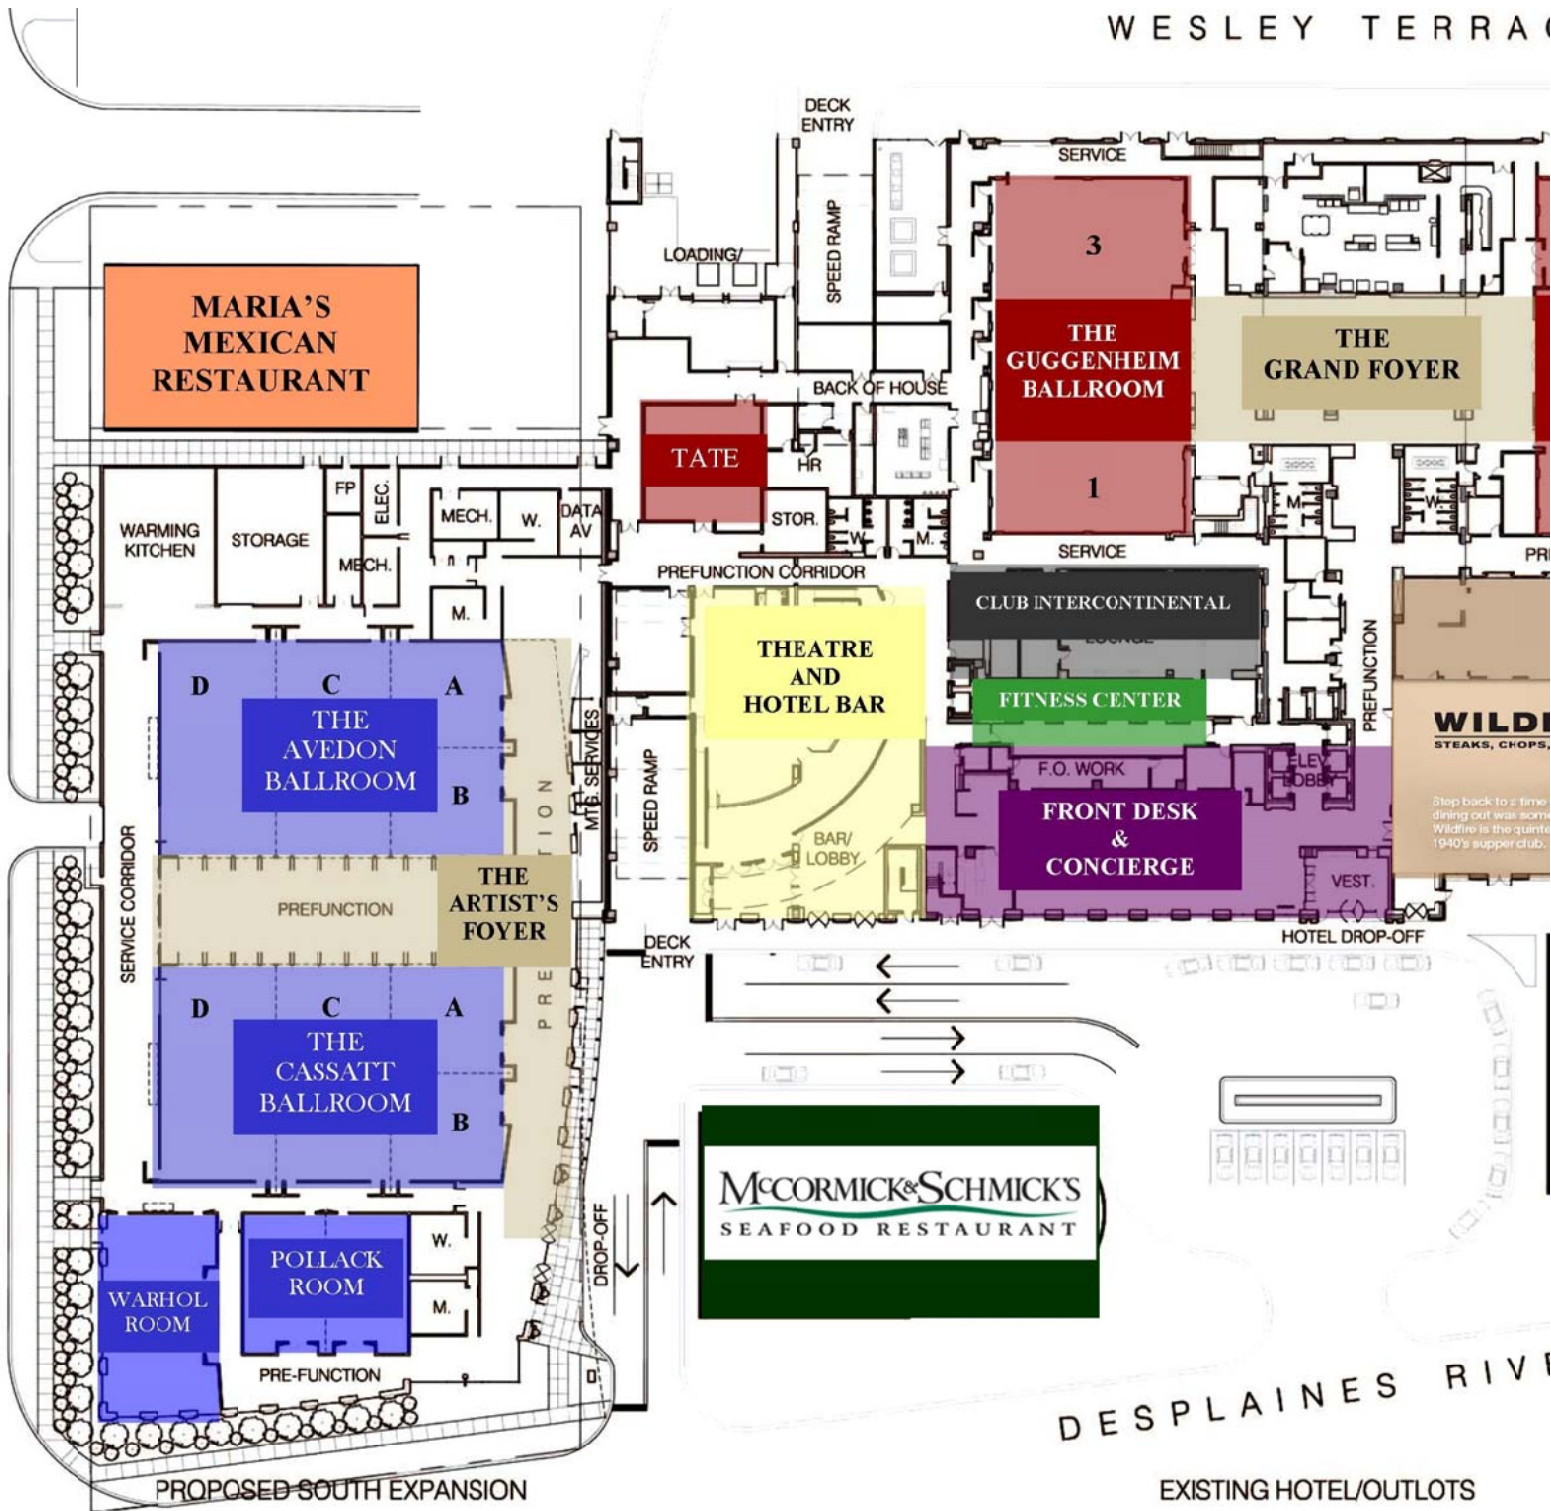

WESLEY TERRACE

FOSTER AVENUE

DESPLAINES RIVER

EXISTING HOTEL/OUTLOTS

C E