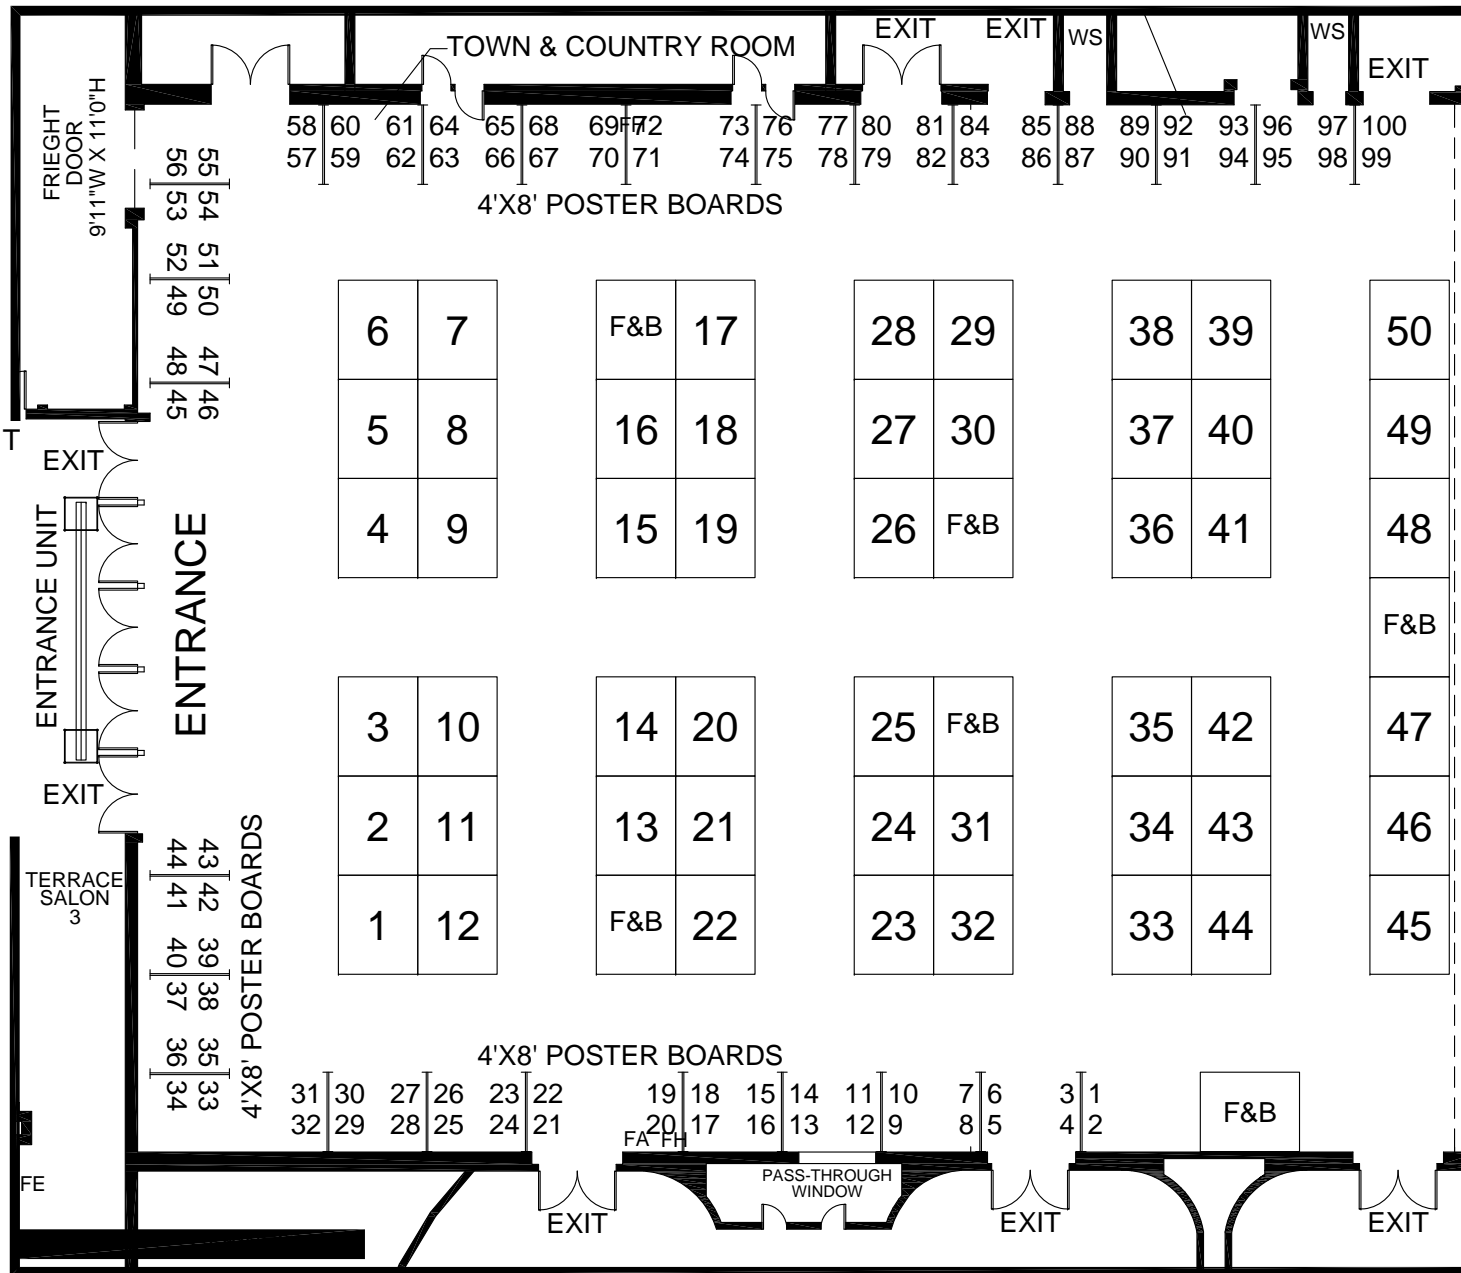

EHDI 2016 ANNUAL CONFERENCE

MARCH 13-15, 2016

TOWN & COUNTRY RESORT & CONVENTION CENTER
TOWN & COUNTRY / SAN DIEGO ROOM
SAN DIEGO, CA